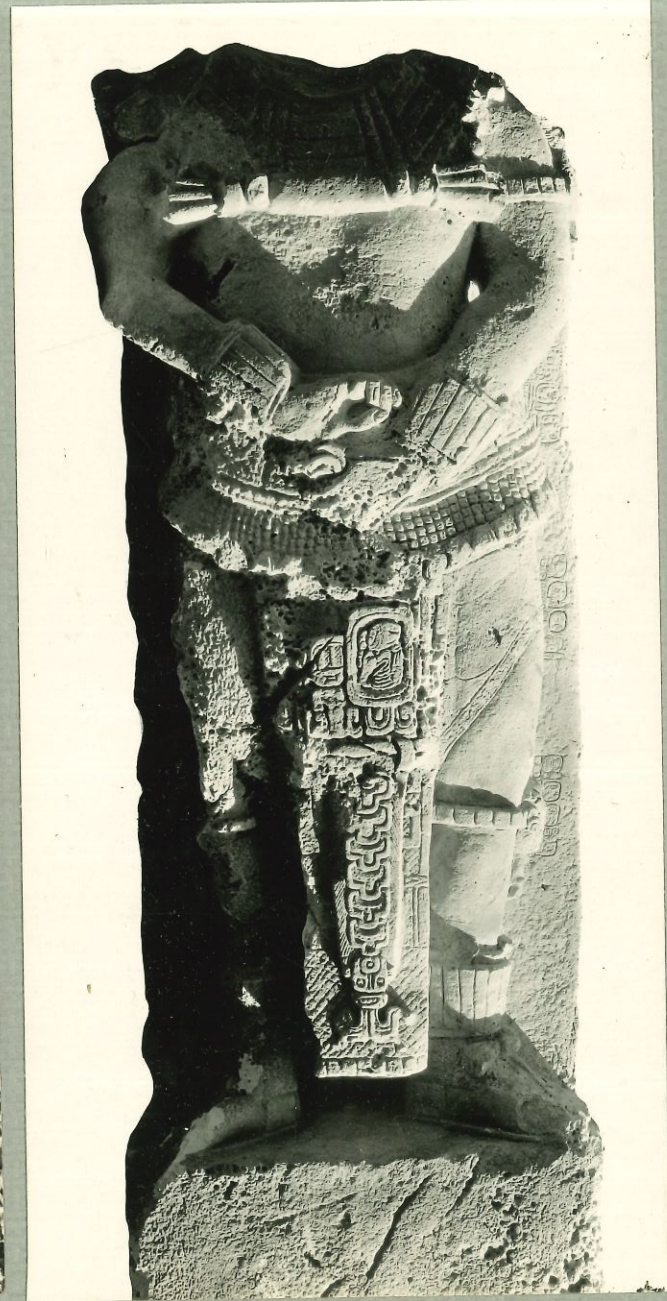

PIEDRAS NEGRAS GUAT.  
CARNEGIE INST, MORLEY

01

29-1-37

Stela 15, found, two top fragments

29-1-35

" 15, " " " "

PIEDRAS NEGRAS GUAT.  
CARNEGIE INST, MORLEY

29-1-46