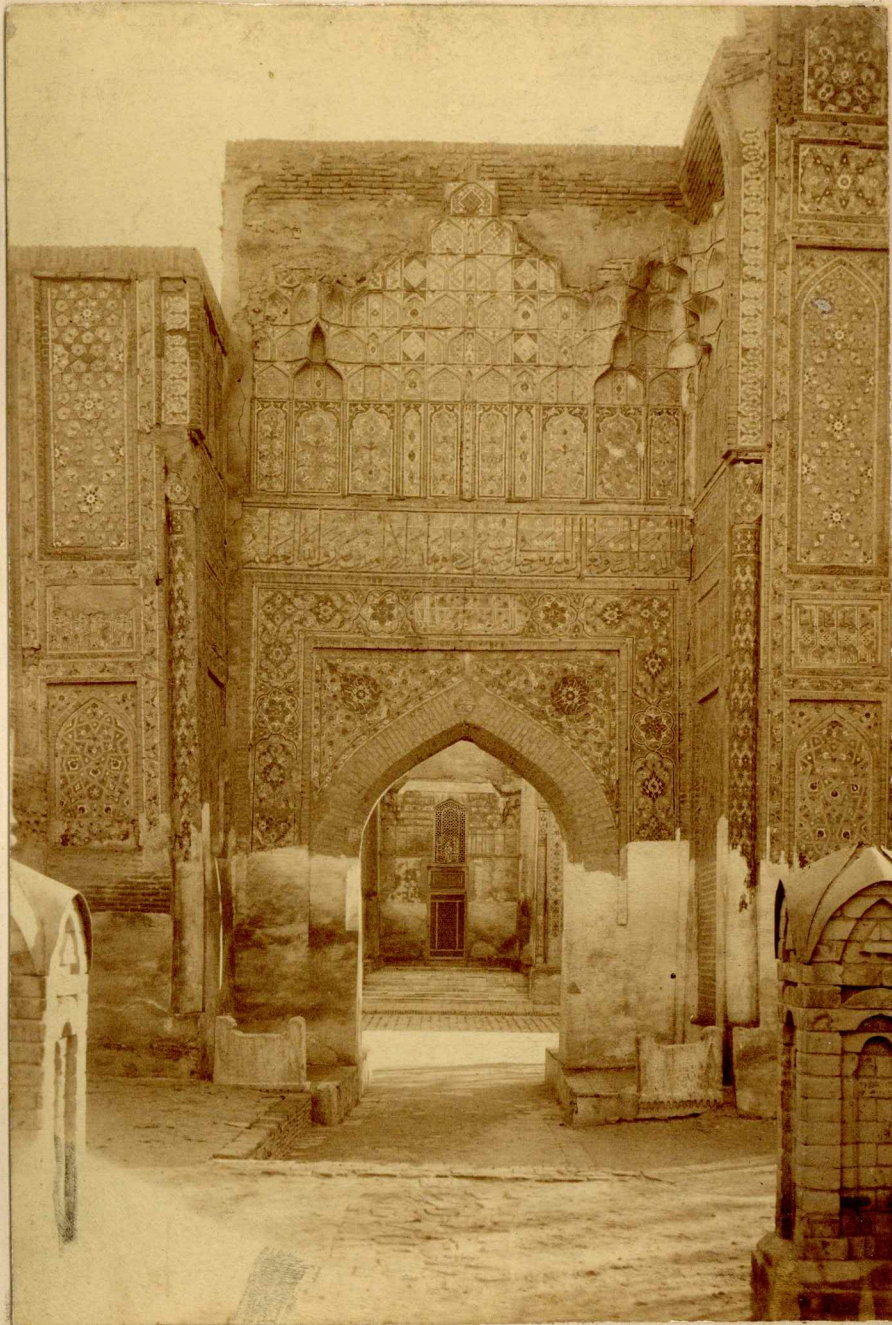

19669

Portal of Mausoleum of Tamerlane
Samarkand.